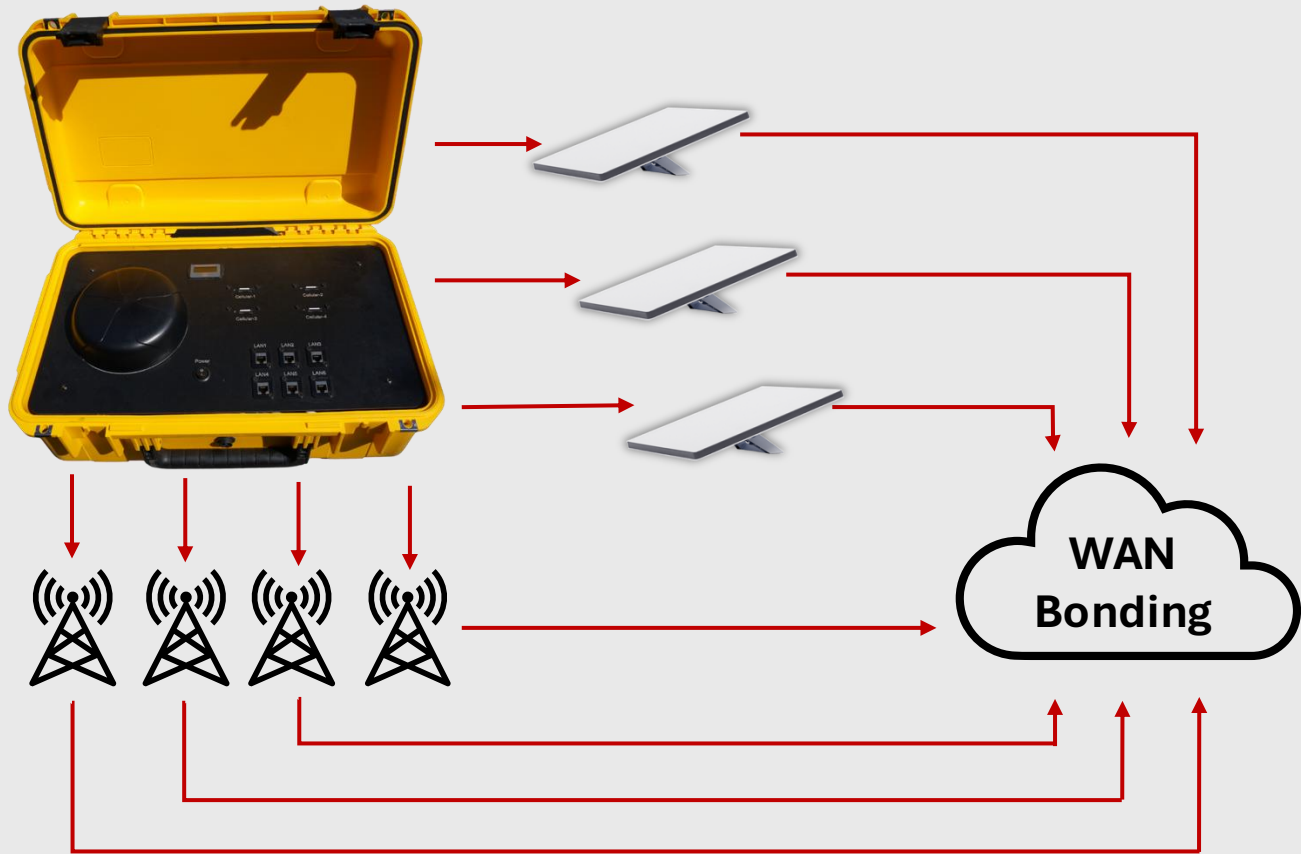

Tactical Internet Gateway (TIG) Max

Compact, on-the-move communication & networking solution to support high user or data requirements such as disaster response & command posts.

Use Cases

- Telemedicine
- Multi-Agency Response
- Incident Commands
- Operations Centers
- High Volume Data Transfer
- Unmanned System Operators

Features

- 4x Integrated 5G Modems
- 3x External WAN Connections
- Operates up to 8x network connections simultaneously for maximum throughput
- Designed for mobility & easy deployment
- Network Redundancy & Prioritization
- Automated Network Failover
- Network Bonding for more bandwidth
- Network Optimization for live video
- Integrated Wi-Fi & GPS
- Optimized antenna for on-the-move
- FirstNet certified
- AES-256 Encryption
- FIPS-140-3 Compliant
- Integrated Mesh Radio Options
- Radio-over-IP Gateway Add-On
- Voice Codec Interoperability
- Private Scalable BLoS Network

Weight	TBD
Size	TBD
Cellular Modems	4x 5G/LTE
Wi-Fi	2.4GHz / 5GHz Wi-Fi 5 2x2 MIMO WIFI WAN or AP
LAN	8
WAN	3
USB	2
Power	Internal Battery
Users	50-500
Throughput	500Mbps (w/ Encryption)